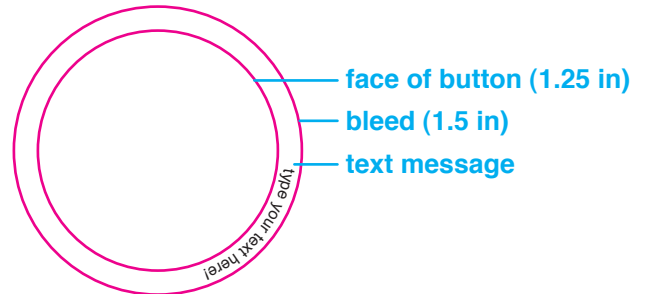

Busy Beaver

BUTTON TEMPLATE

1 INCH BUTTON

NOTE: This text will appear on the edge of the button. It's the perfect place for your name, your website address, or the name of your business, etc....

1.25 INCH BUTTON

1.5 INCH BUTTON

1.5 INCH SQUARE BUTTON

2.25 INCH BUTTON