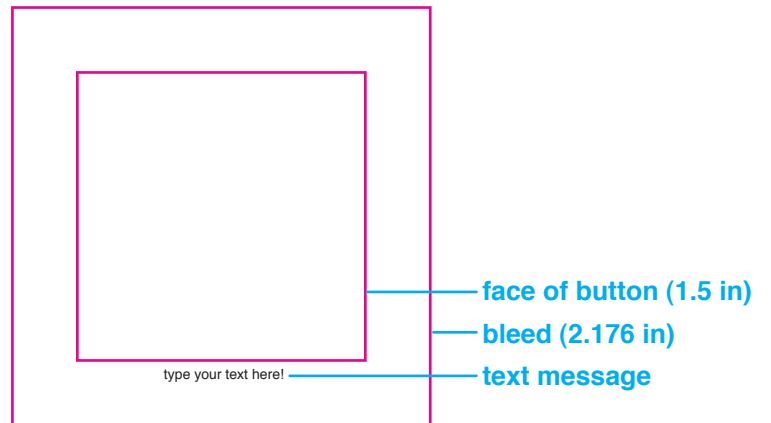

Busy Beaver

BUTTON TEMPLATE

1 INCH BUTTON

NOTE: This text will appear on the edge of the button. It's the perfect place for your name, your website address, or the name of your business, etc....

1.25 INCH BUTTON

1.5 INCH BUTTON

1.5 INCH SQUARE BUTTON

2.25 INCH BUTTON