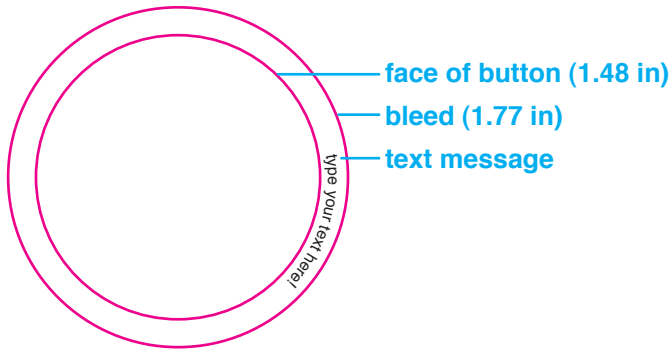

Busy Beaver

BUTTON TEMPLATE

1 INCH BUTTON

NOTE: This text will appear on the edge of the button. It's the perfect place for your name, your website address, or the name of your business, etc....

1.25 INCH BUTTON

1.5 INCH BUTTON

1.5 INCH SQUARE BUTTON

2.25 INCH BUTTON