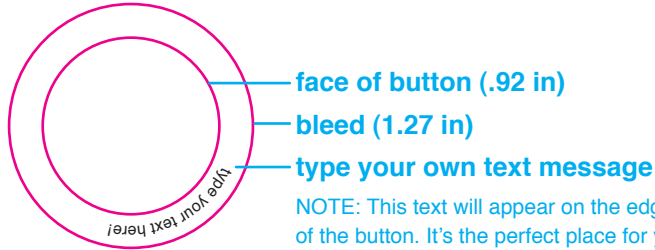

Busy Beaver

BUTTON TEMPLATE

1 INCH BUTTON

NOTE: This text will appear on the edge of the button. It's the perfect place for your name, your website address, or the name of your business, etc....

1.25 INCH BUTTON

1.5 INCH BUTTON

1.5 INCH SQUARE BUTTON

2.25 INCH BUTTON